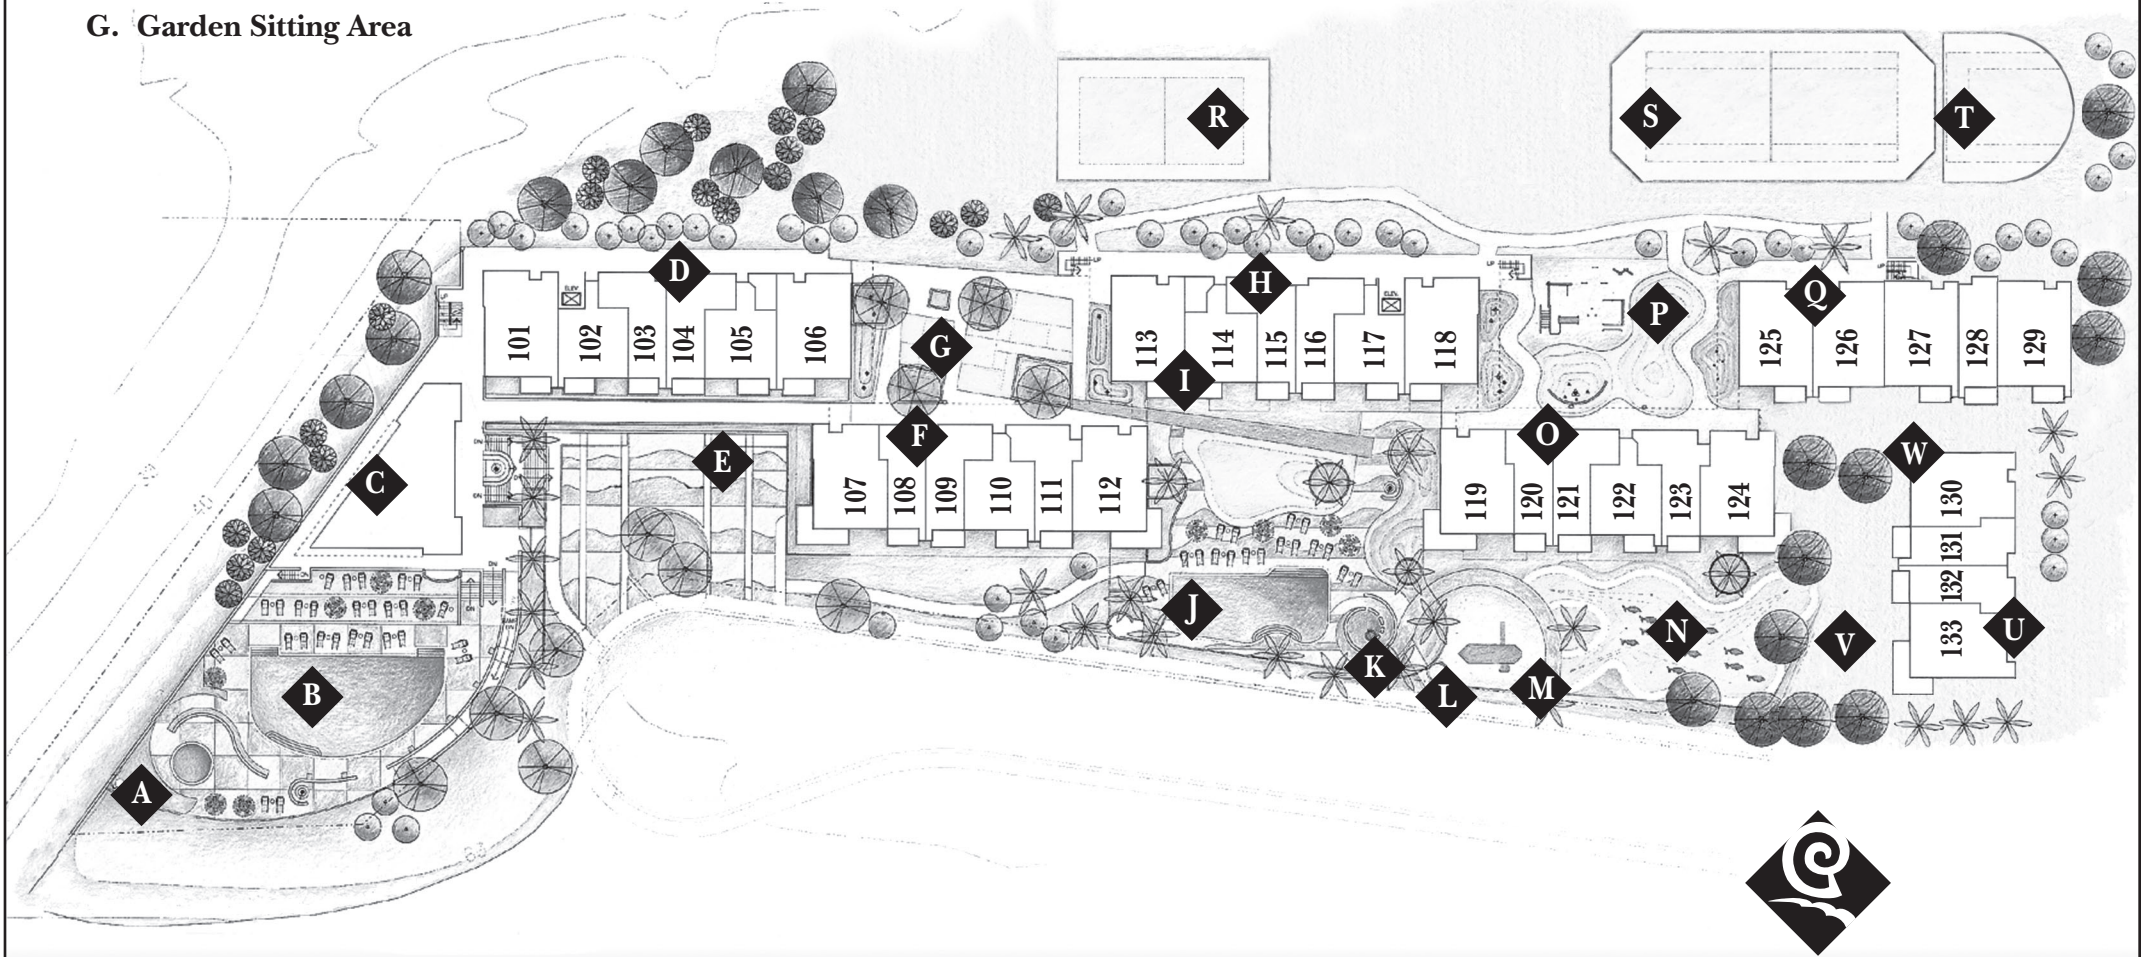

- A. Adult Spa**
- B. Adult Pool**
- C. Clubhouse**
Gym, locker room, sauna and activity center on ground level.
- D. Building #1**
*Lobby on ground level
Villas 101-106, 201-206, 301-306*
- E. Entrance to Gated Underground Parking**
- F. Building #2**
Villas 107-112, 207-212, 307-212
- G. Garden Sitting Area**

- H. Building #3**
Villas 113-118, 213-218, 313-318
- I. Guest Laundry**
(Bldg. 3, near 213 and 314)
- J. Family Pool**
- K. Kid's Spray n' Play Pool**
- L. Beach Clean-off Area**
- M. Pirate Playground**
- N. Dolphin Golfin Putting Green**
- O. Building #4**
Villas 119-124, 219-224, 319-324

- P. Private Exercise Course**
- Q. Building #5**
Villas 125-129, 225-229, 325-329
- R. Sand Volleyball**
- S. Tennis Court**
- T. Half-Court Basketball**
- U. Building #6**
Villas 130-133, 230-233
- V. Family Spa**
- W. Restrooms**

CARLSBAD SEAPOINTE RESORT
A GRAND PACIFIC RESORT