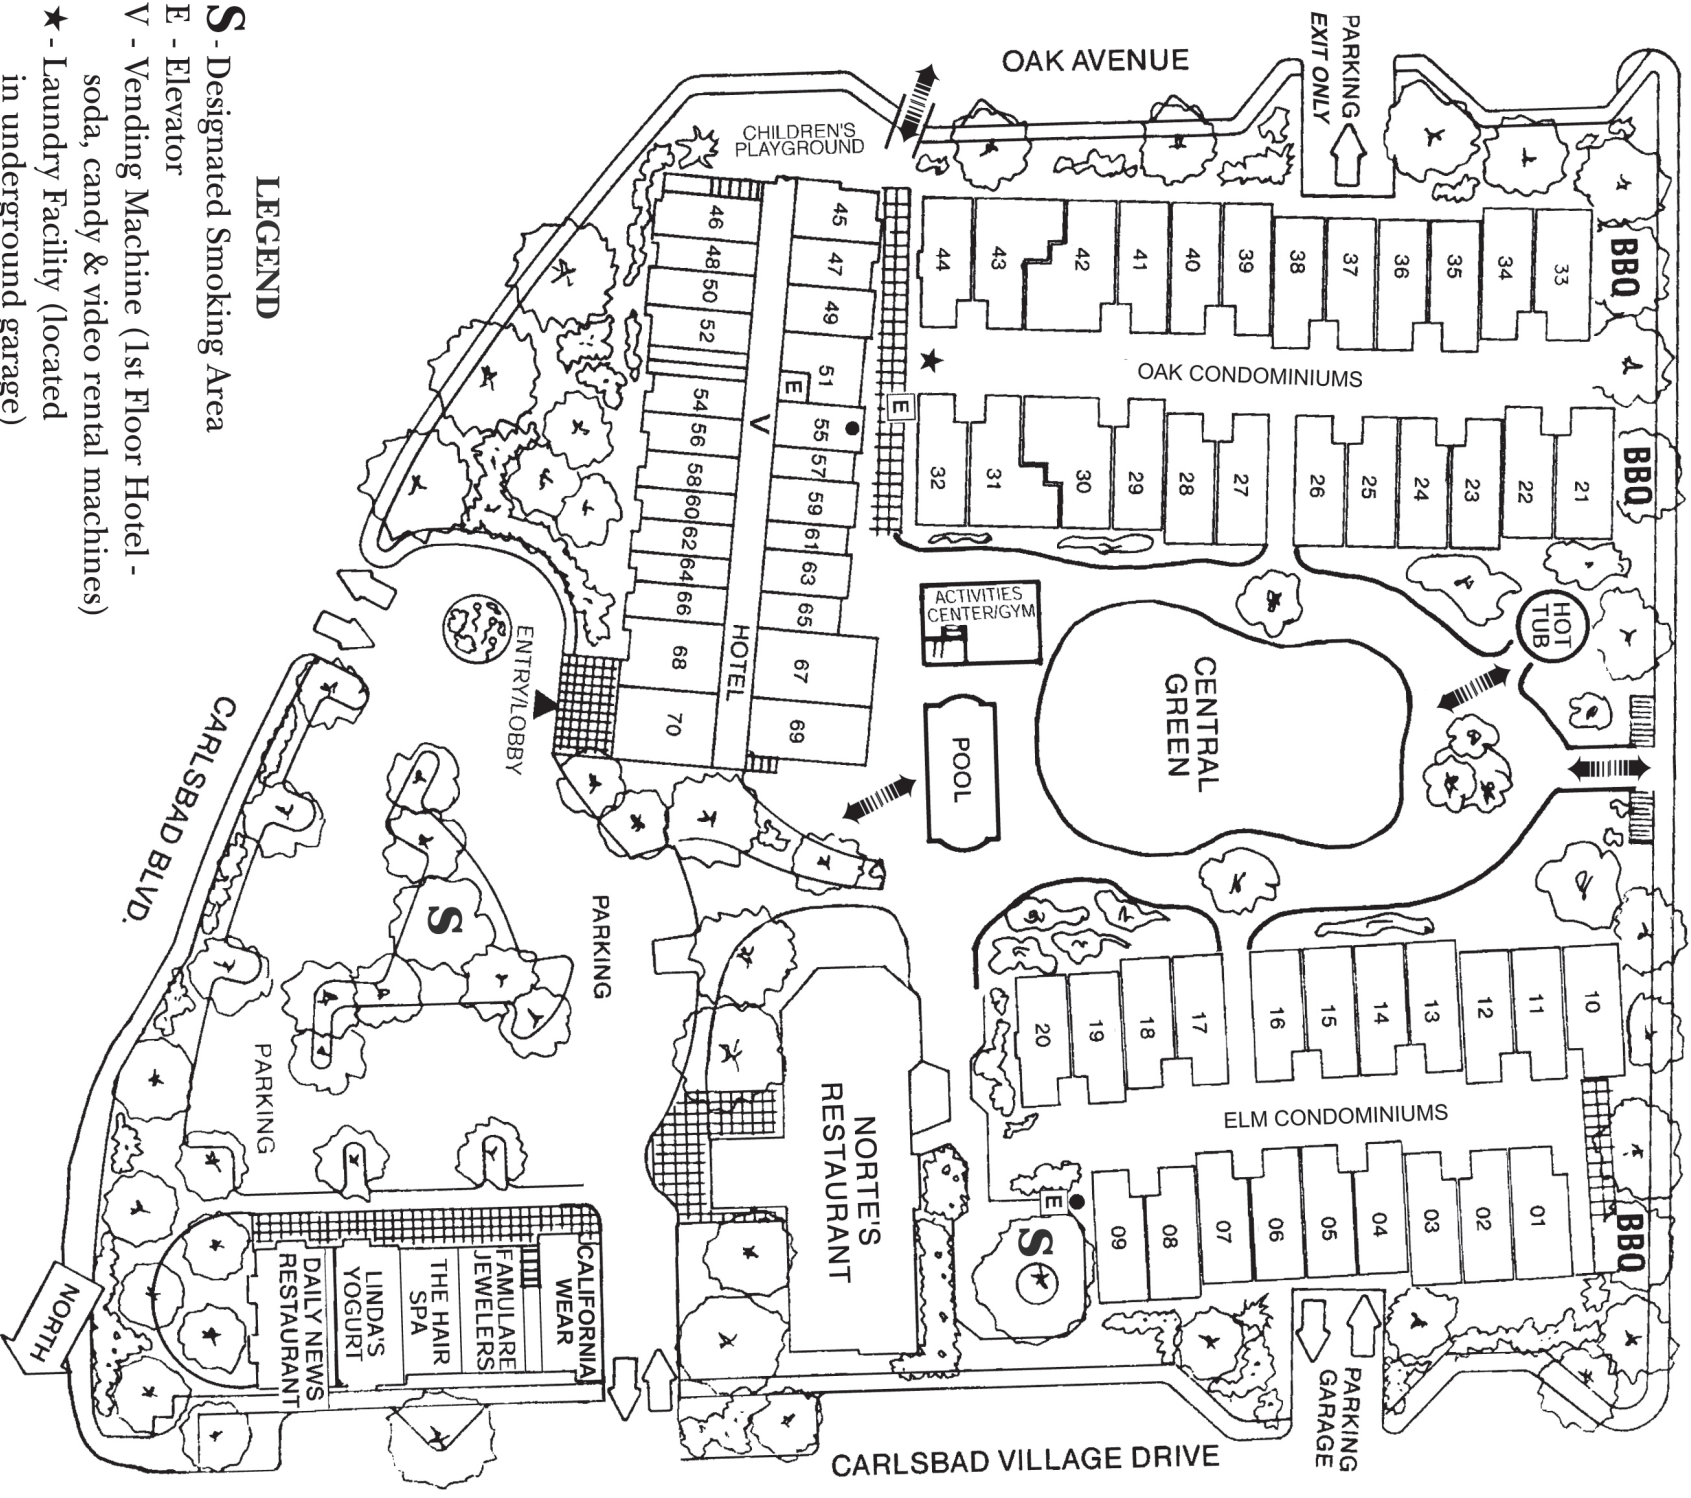

Room Keycard Required for Entry

CABANA

PACIFIC OCEAN

BEACH ACCESS

OCEAN AVENUE

LEGEND

S - Designated Smoking Area

E - Elevator

V - Vending Machine (1st Floor Hotel - soda, candy & video rental machines)

★ - Laundry Facility (located in underground garage)

● - Ice Machine

➡ - Pedestrian Gate Pool/Hot Tub Exit/Entrance (Room Keycard Required)